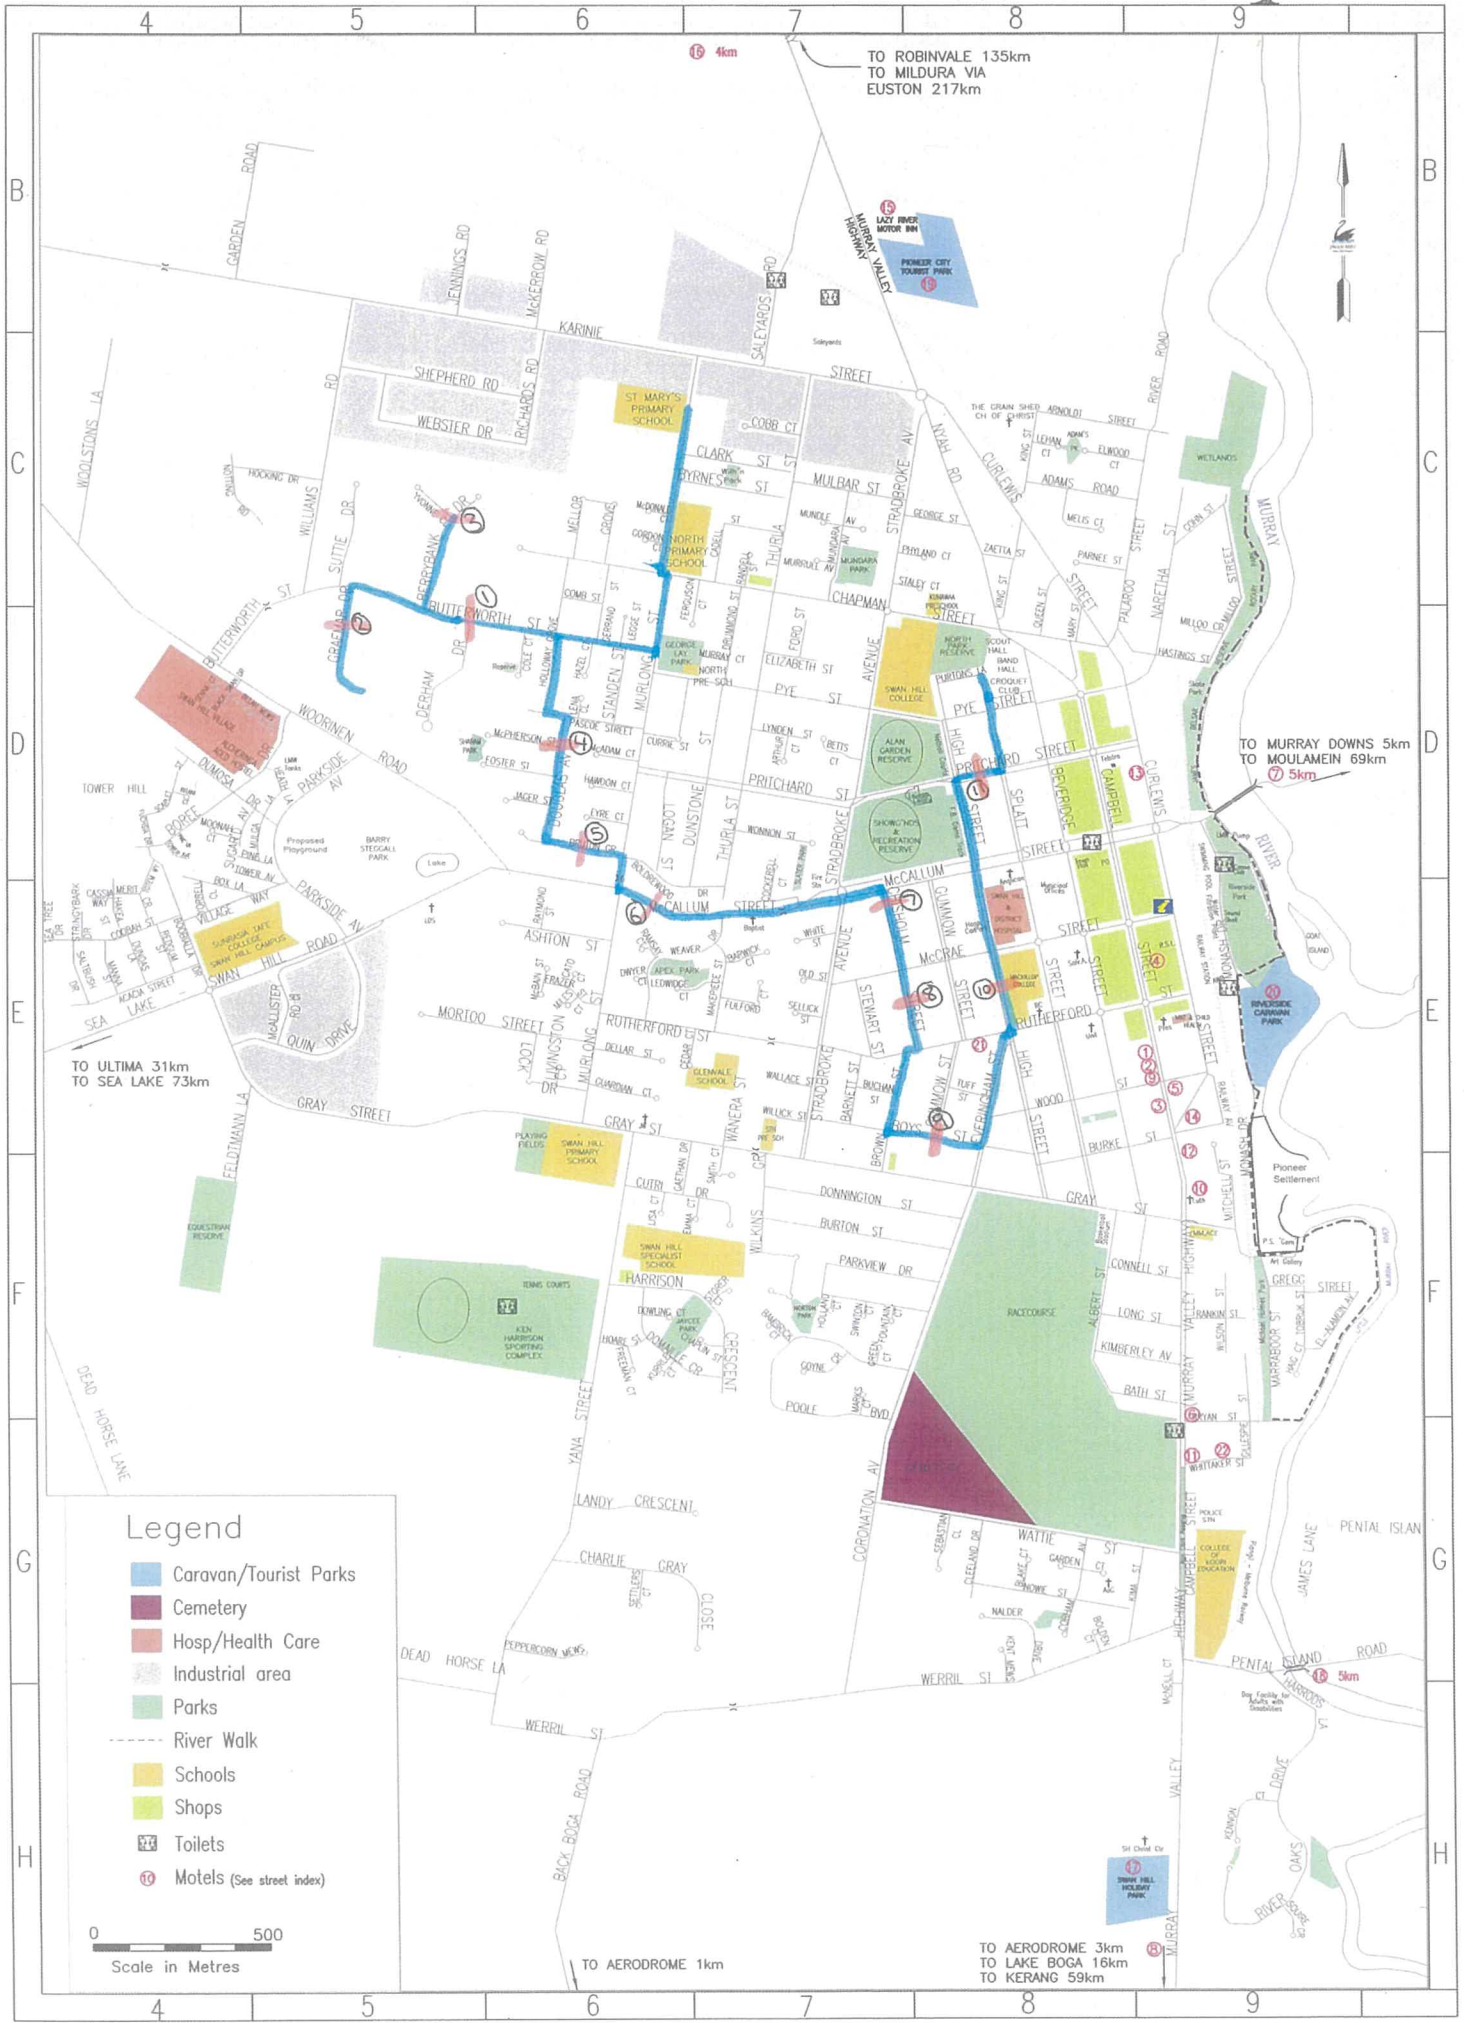

Swan Hill Township 16

Legend

- Caravan/Tourist Parks
- Cemetery
- Hosp/Health Care
- Industrial area
- Parks
- River Walk
- Schools
- Shops
- Toilets
- Motels (See street index)

0 500
Scale in Metres

TO AERODROME 3km
TO LAKE BOGA 16km
TO KERANG 59km