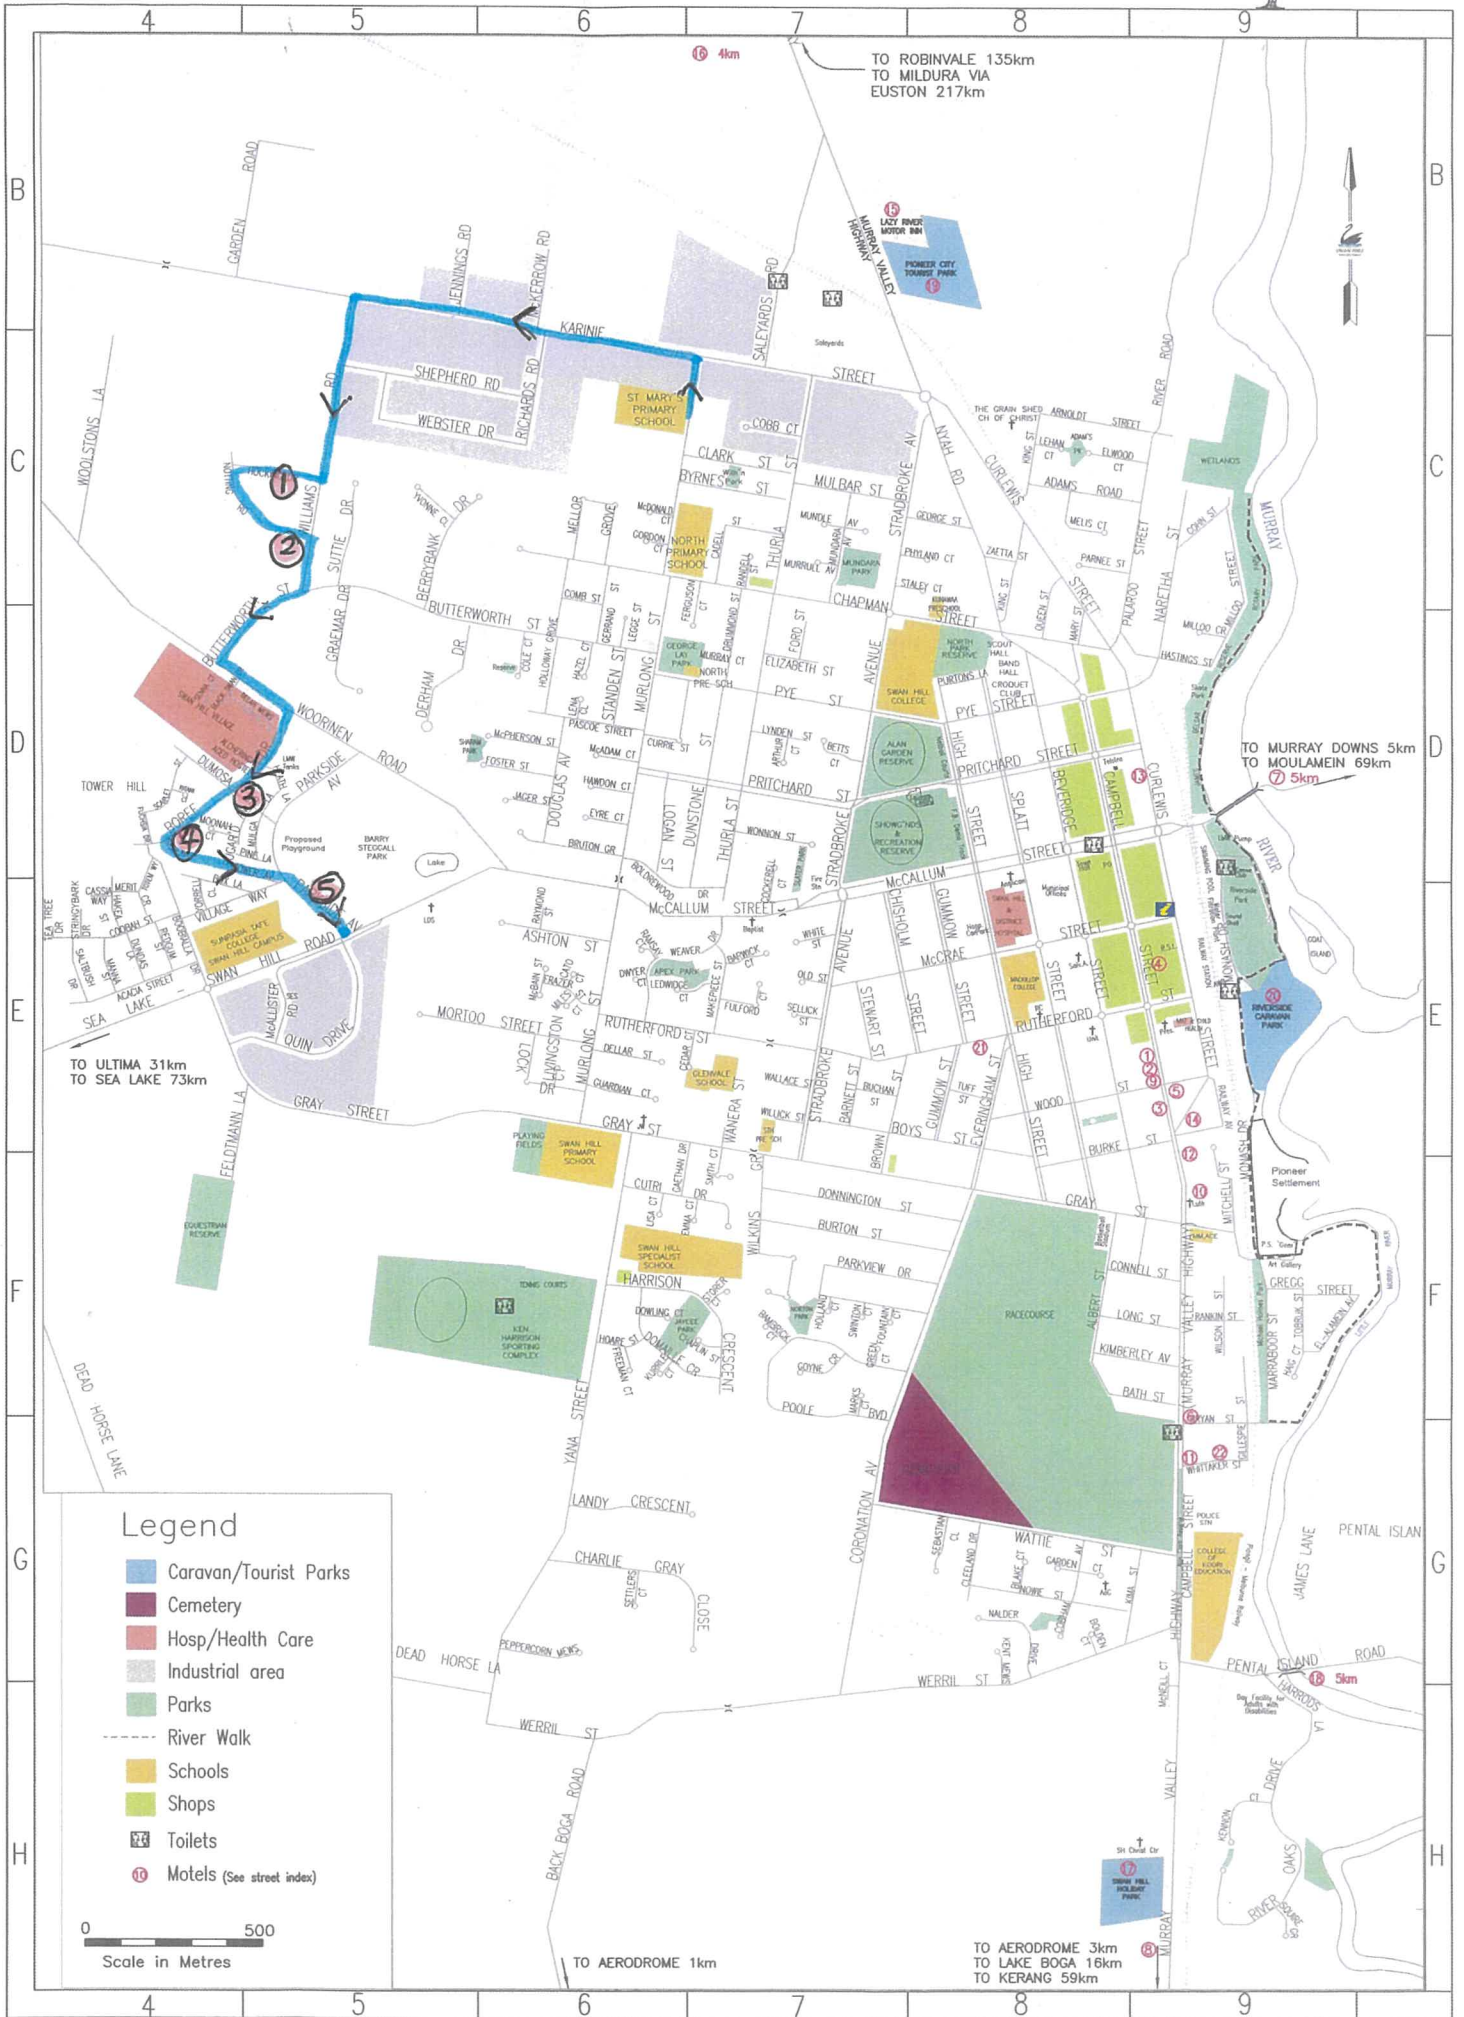

Swan Hill Township

Legend

- Caravan/Tourist Parks
- Cemetery
- Hosp./Health Care
- Industrial area
- Parks
- River Walk
- Schools
- Shops
- Toilets
- Motels (See street index)

0 500
Scale in Metres

TO AERODROME 1km

TO AERODROME 3km
TO LAKE BOGA 16km
TO KERANG 59km

TO ROBINVALE 135km
TO MILDURA VIA
EUSTON 217km

TO MURRAY DOWNS 5km
TO MOULAMEIN 69km

TO ULTIMA 31km
TO SEA LAKE 73km