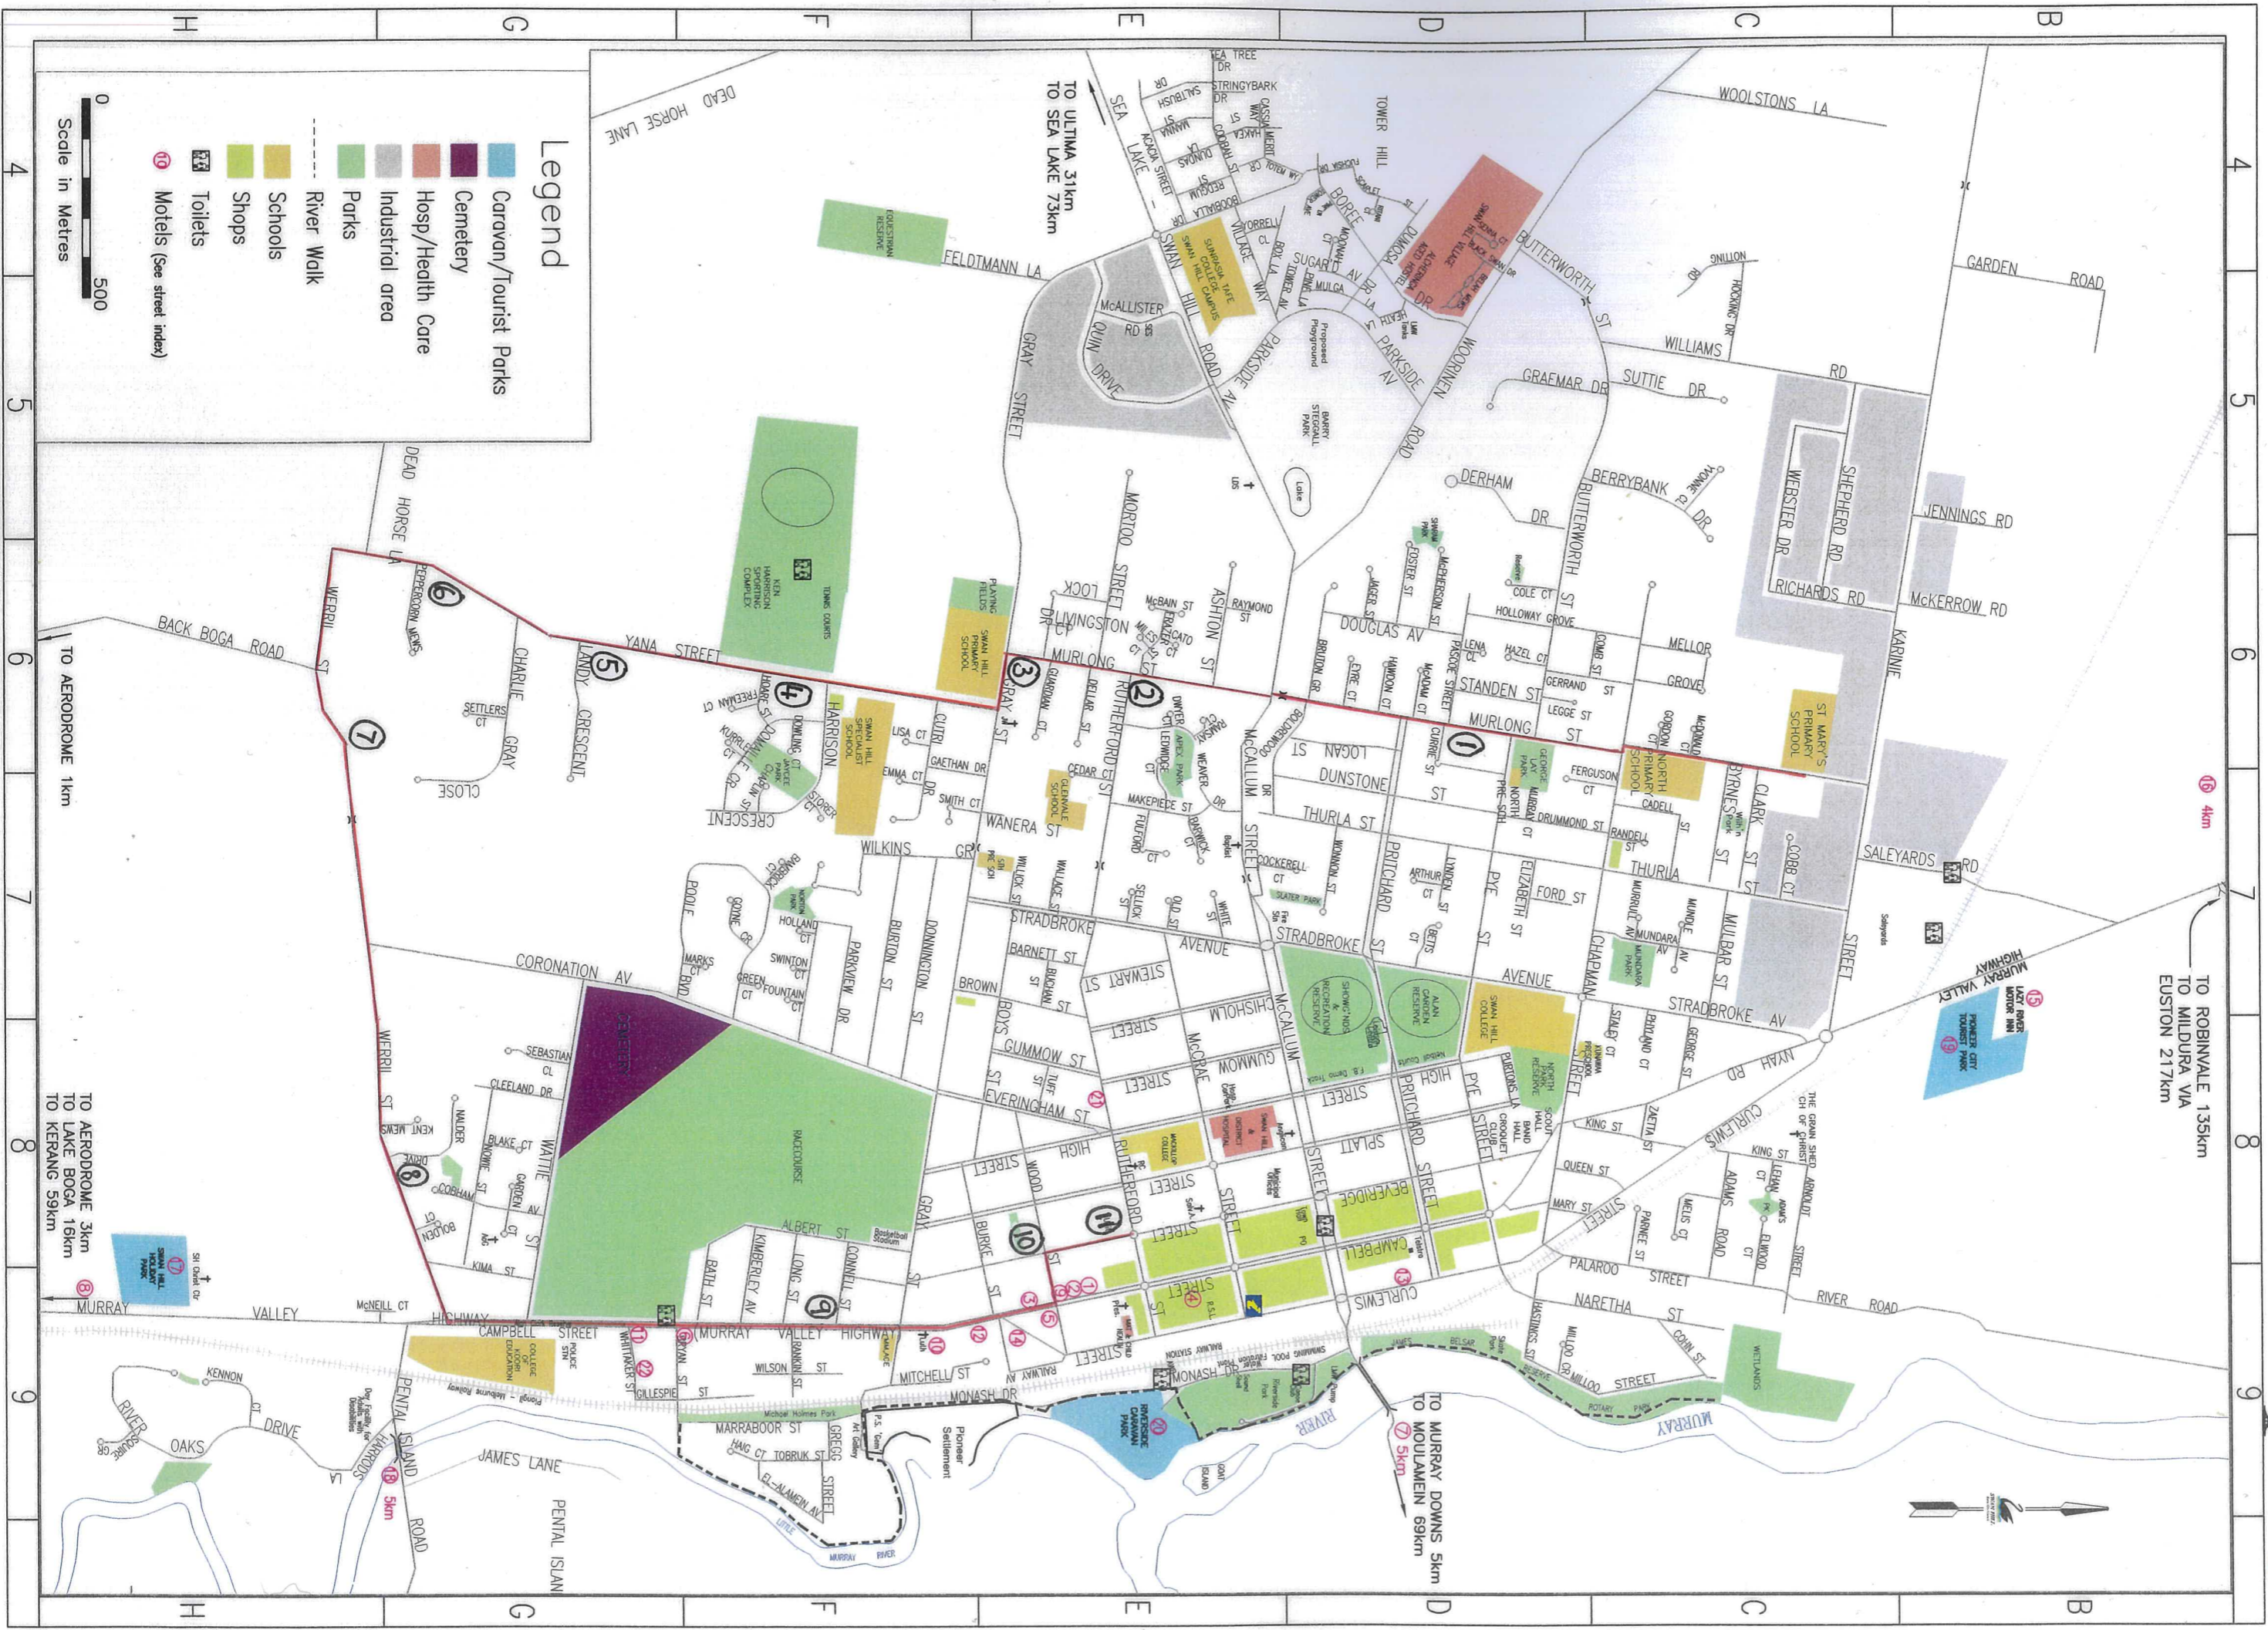

Swan Hill Township 10

Legend

- Caravan/Tourist Parks
- Cemetery
- Hosp/Health Care
- Industrial area
- Parks
- River Walk
- Schools
- Shops
- Toilets
- Ⓜ Motels (See street index)

TO ROBINVALE 135km
TO MILDURA VIA
EUSTON 217km

TO MURRAY DOWNS 5km
TO MOULAMEIN 69km

TO AERODROME 3km
TO LAKE BOGA 16km
TO KERANG 59km

TO ULTIMA 31km
TO SEA LAKE 73km