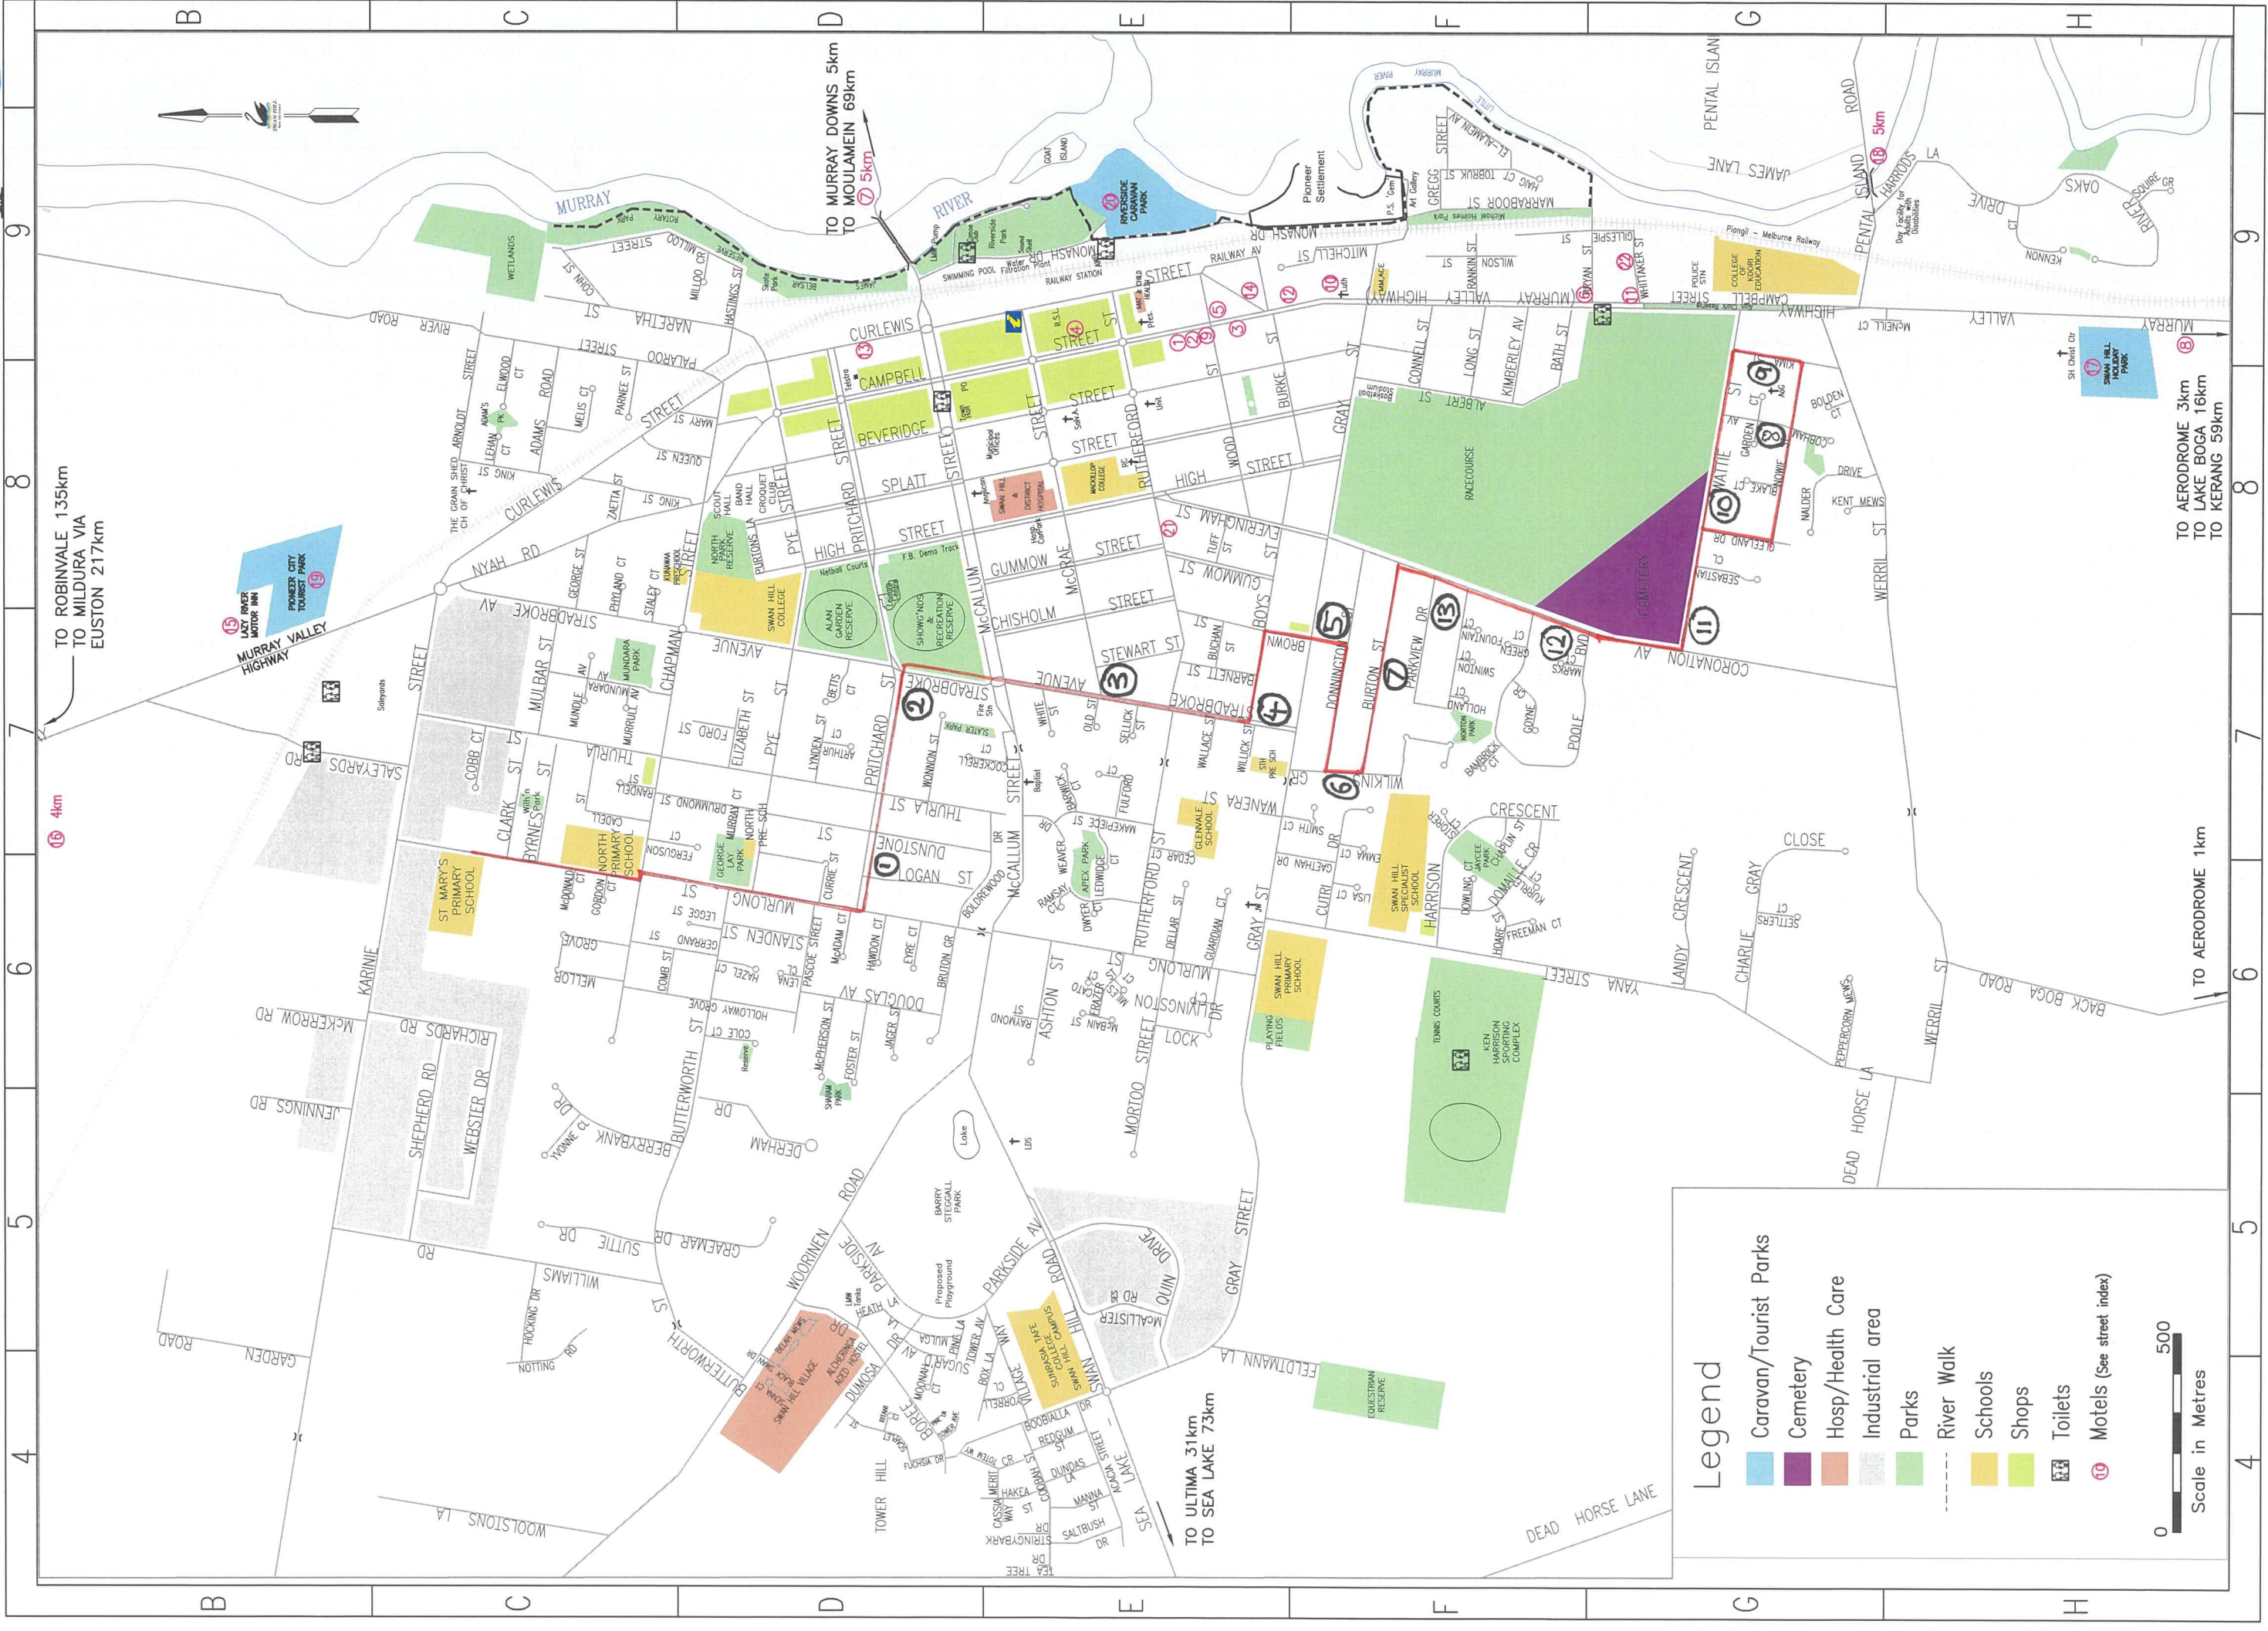

Swan Hill Township

Legend

- Caravan/Tourist Parks
- Cemetery
- Hosp/Health Care
- Industrial area
- Parks
- River Walk
- Schools
- Shops
- Toilets
- Motels (See street index)

0 500
Scale in Metres