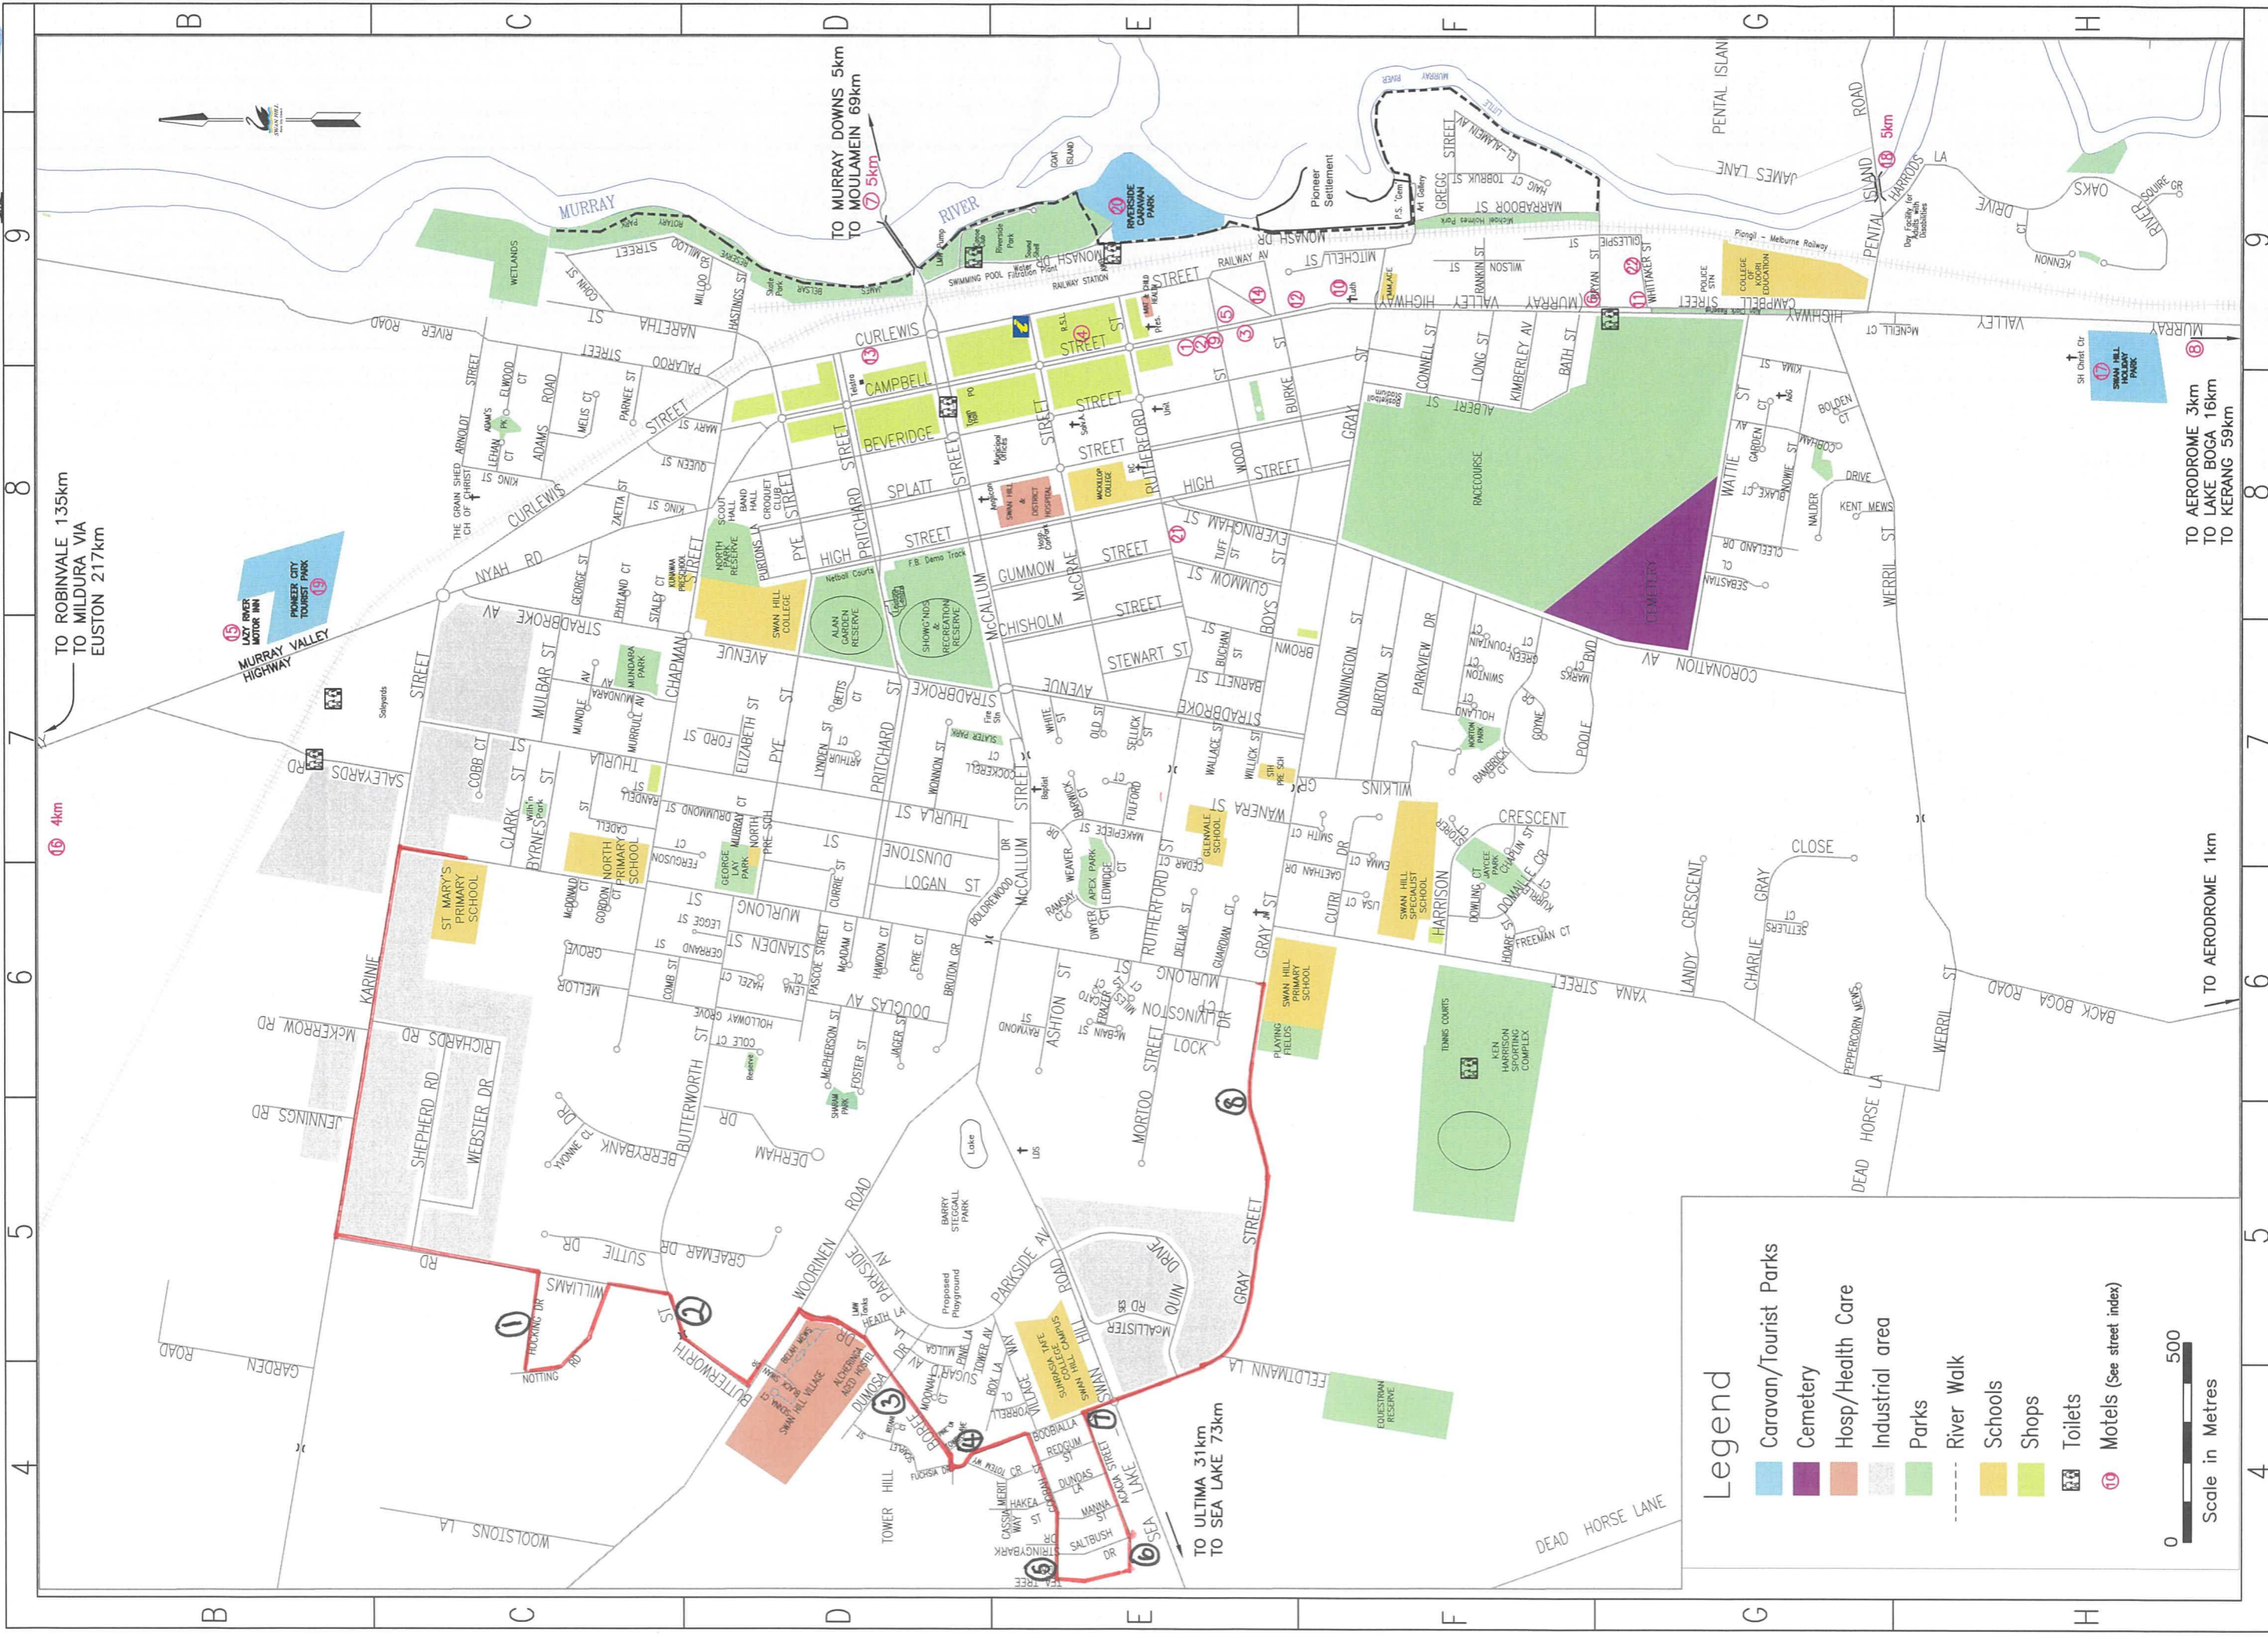

Swan Hill Township 8

TO ROBINVALE 135km
TO MILDURA VIA
EUSTON 217km

4km

TO MURRAY DOWNS 5km
TO MOULAMEN 69km

TO ULTIMA 31km
TO SEA LAKE 73km

TO AERODROME 1km

TO AERODROME 3km
TO LAKE BOGA 16km
TO KERANG 59km

Legend

- Caravan/Tourist Parks
- Cemetery
- Hosp/Health Care
- Industrial area
- Parks
- River Walk
- Schools
- Shops
- Toilets
- Motels (See street index)

0 500
Scale in Metres